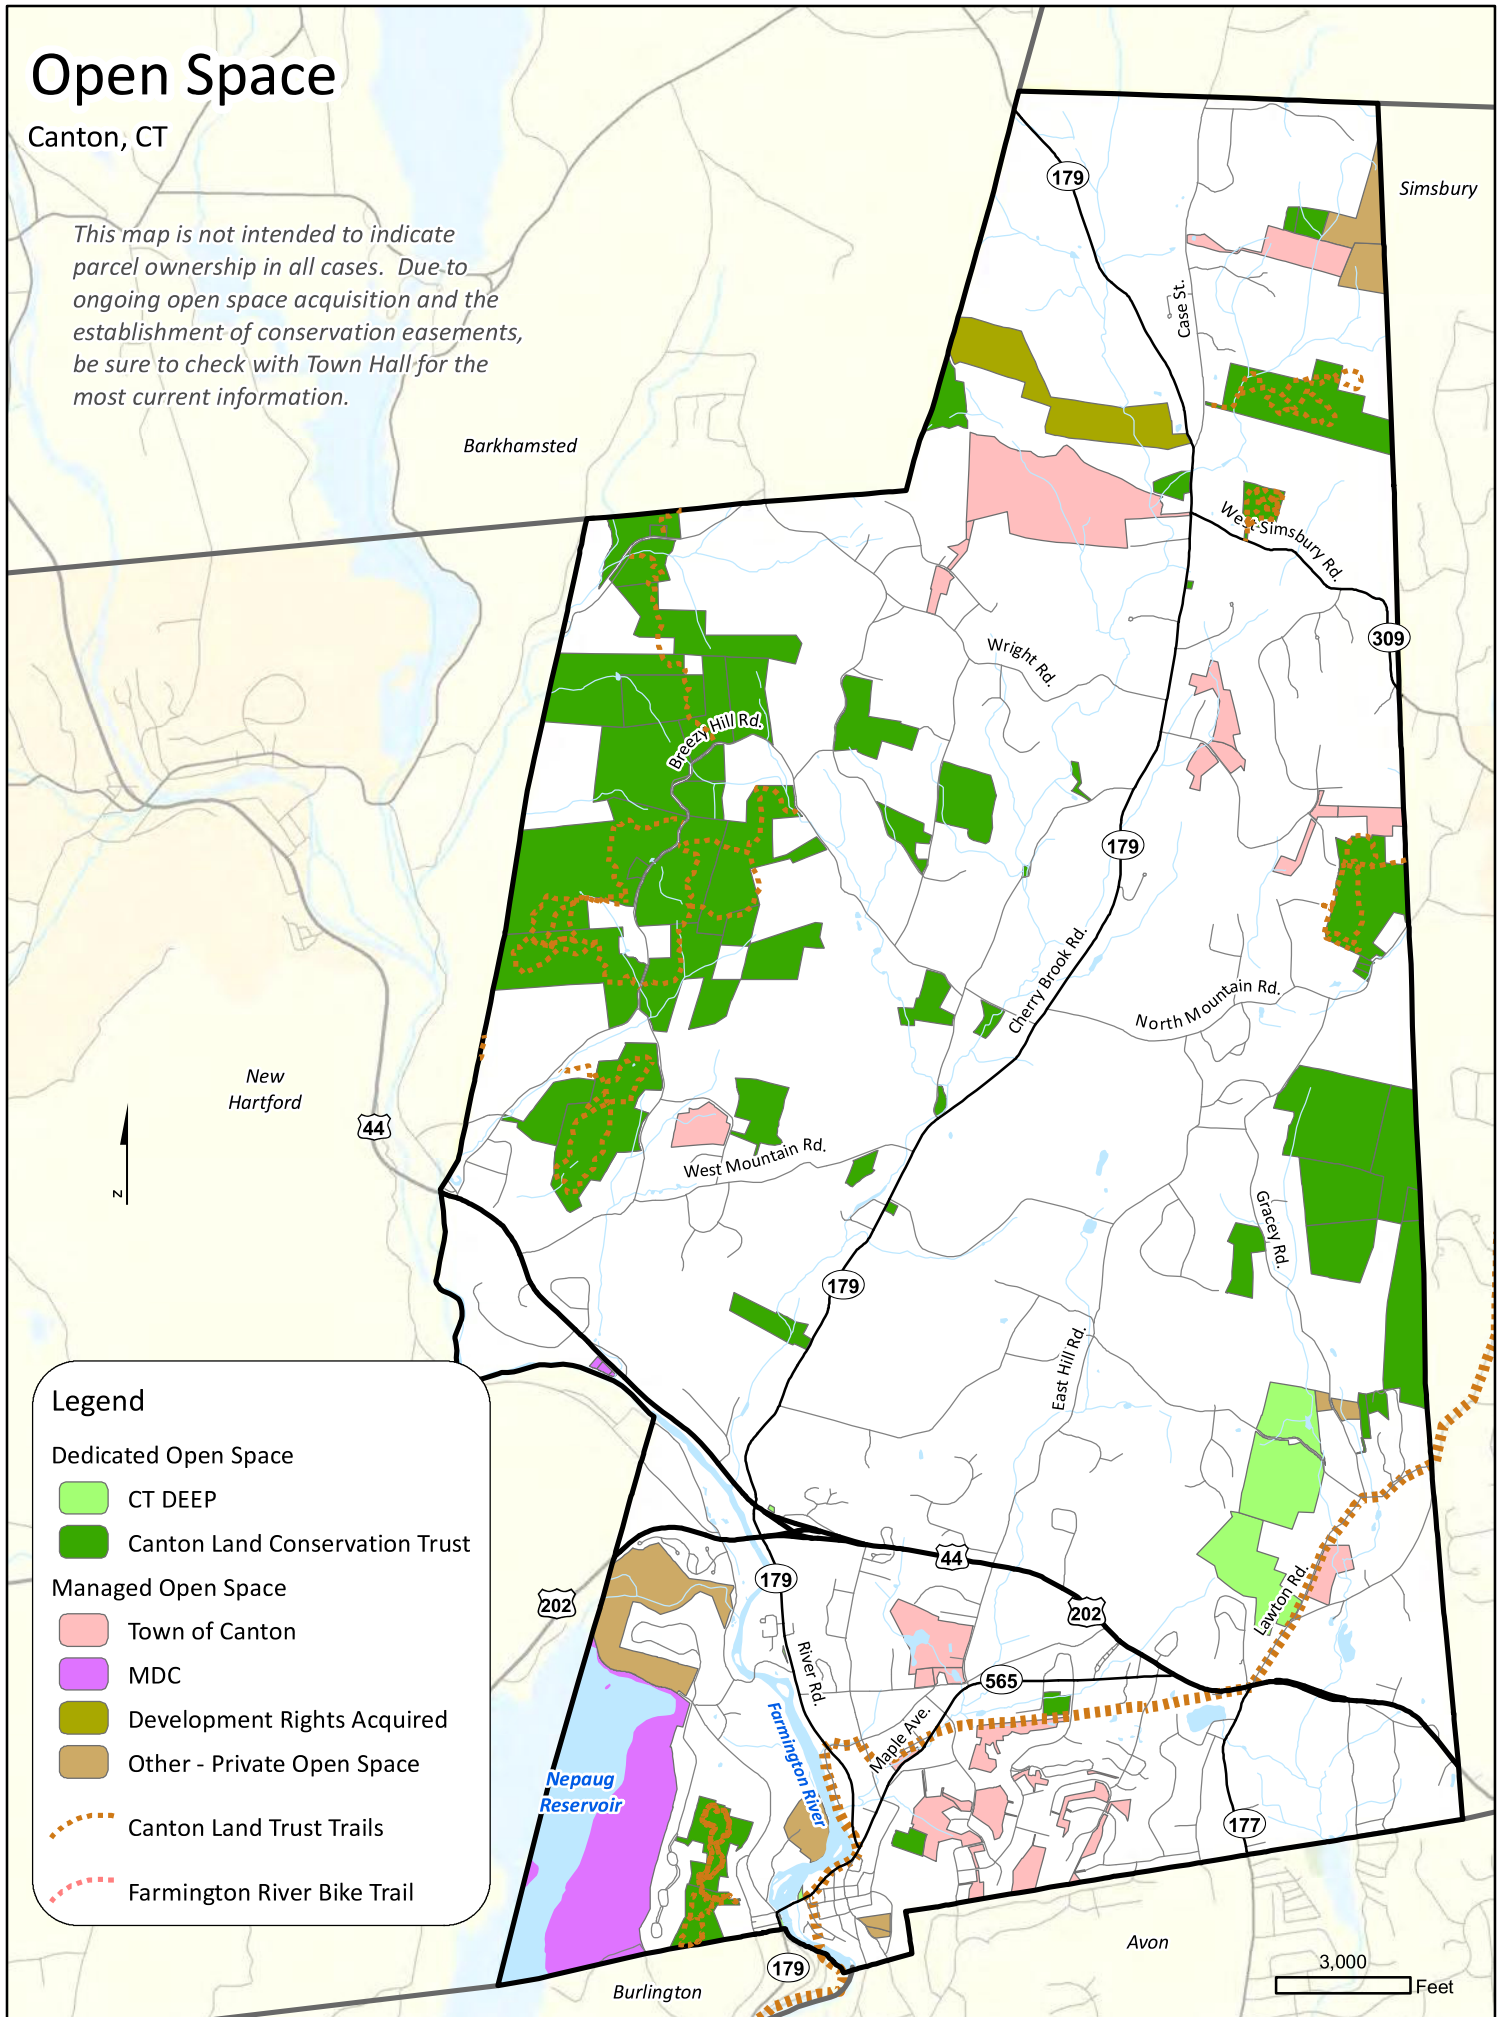

Open Space

Canton, CT

This map is not intended to indicate parcel ownership in all cases. Due to ongoing open space acquisition and the establishment of conservation easements, be sure to check with Town Hall for the most current information.

Legend

Dedicated Open Space

CT DEEP

Canton Land Conservation Trust

Managed Open Space

Town of Canton

MDC

Development Rights Acquired

Other - Private Open Space

Canton Land Trust Trails

Farmington River Bike Trail