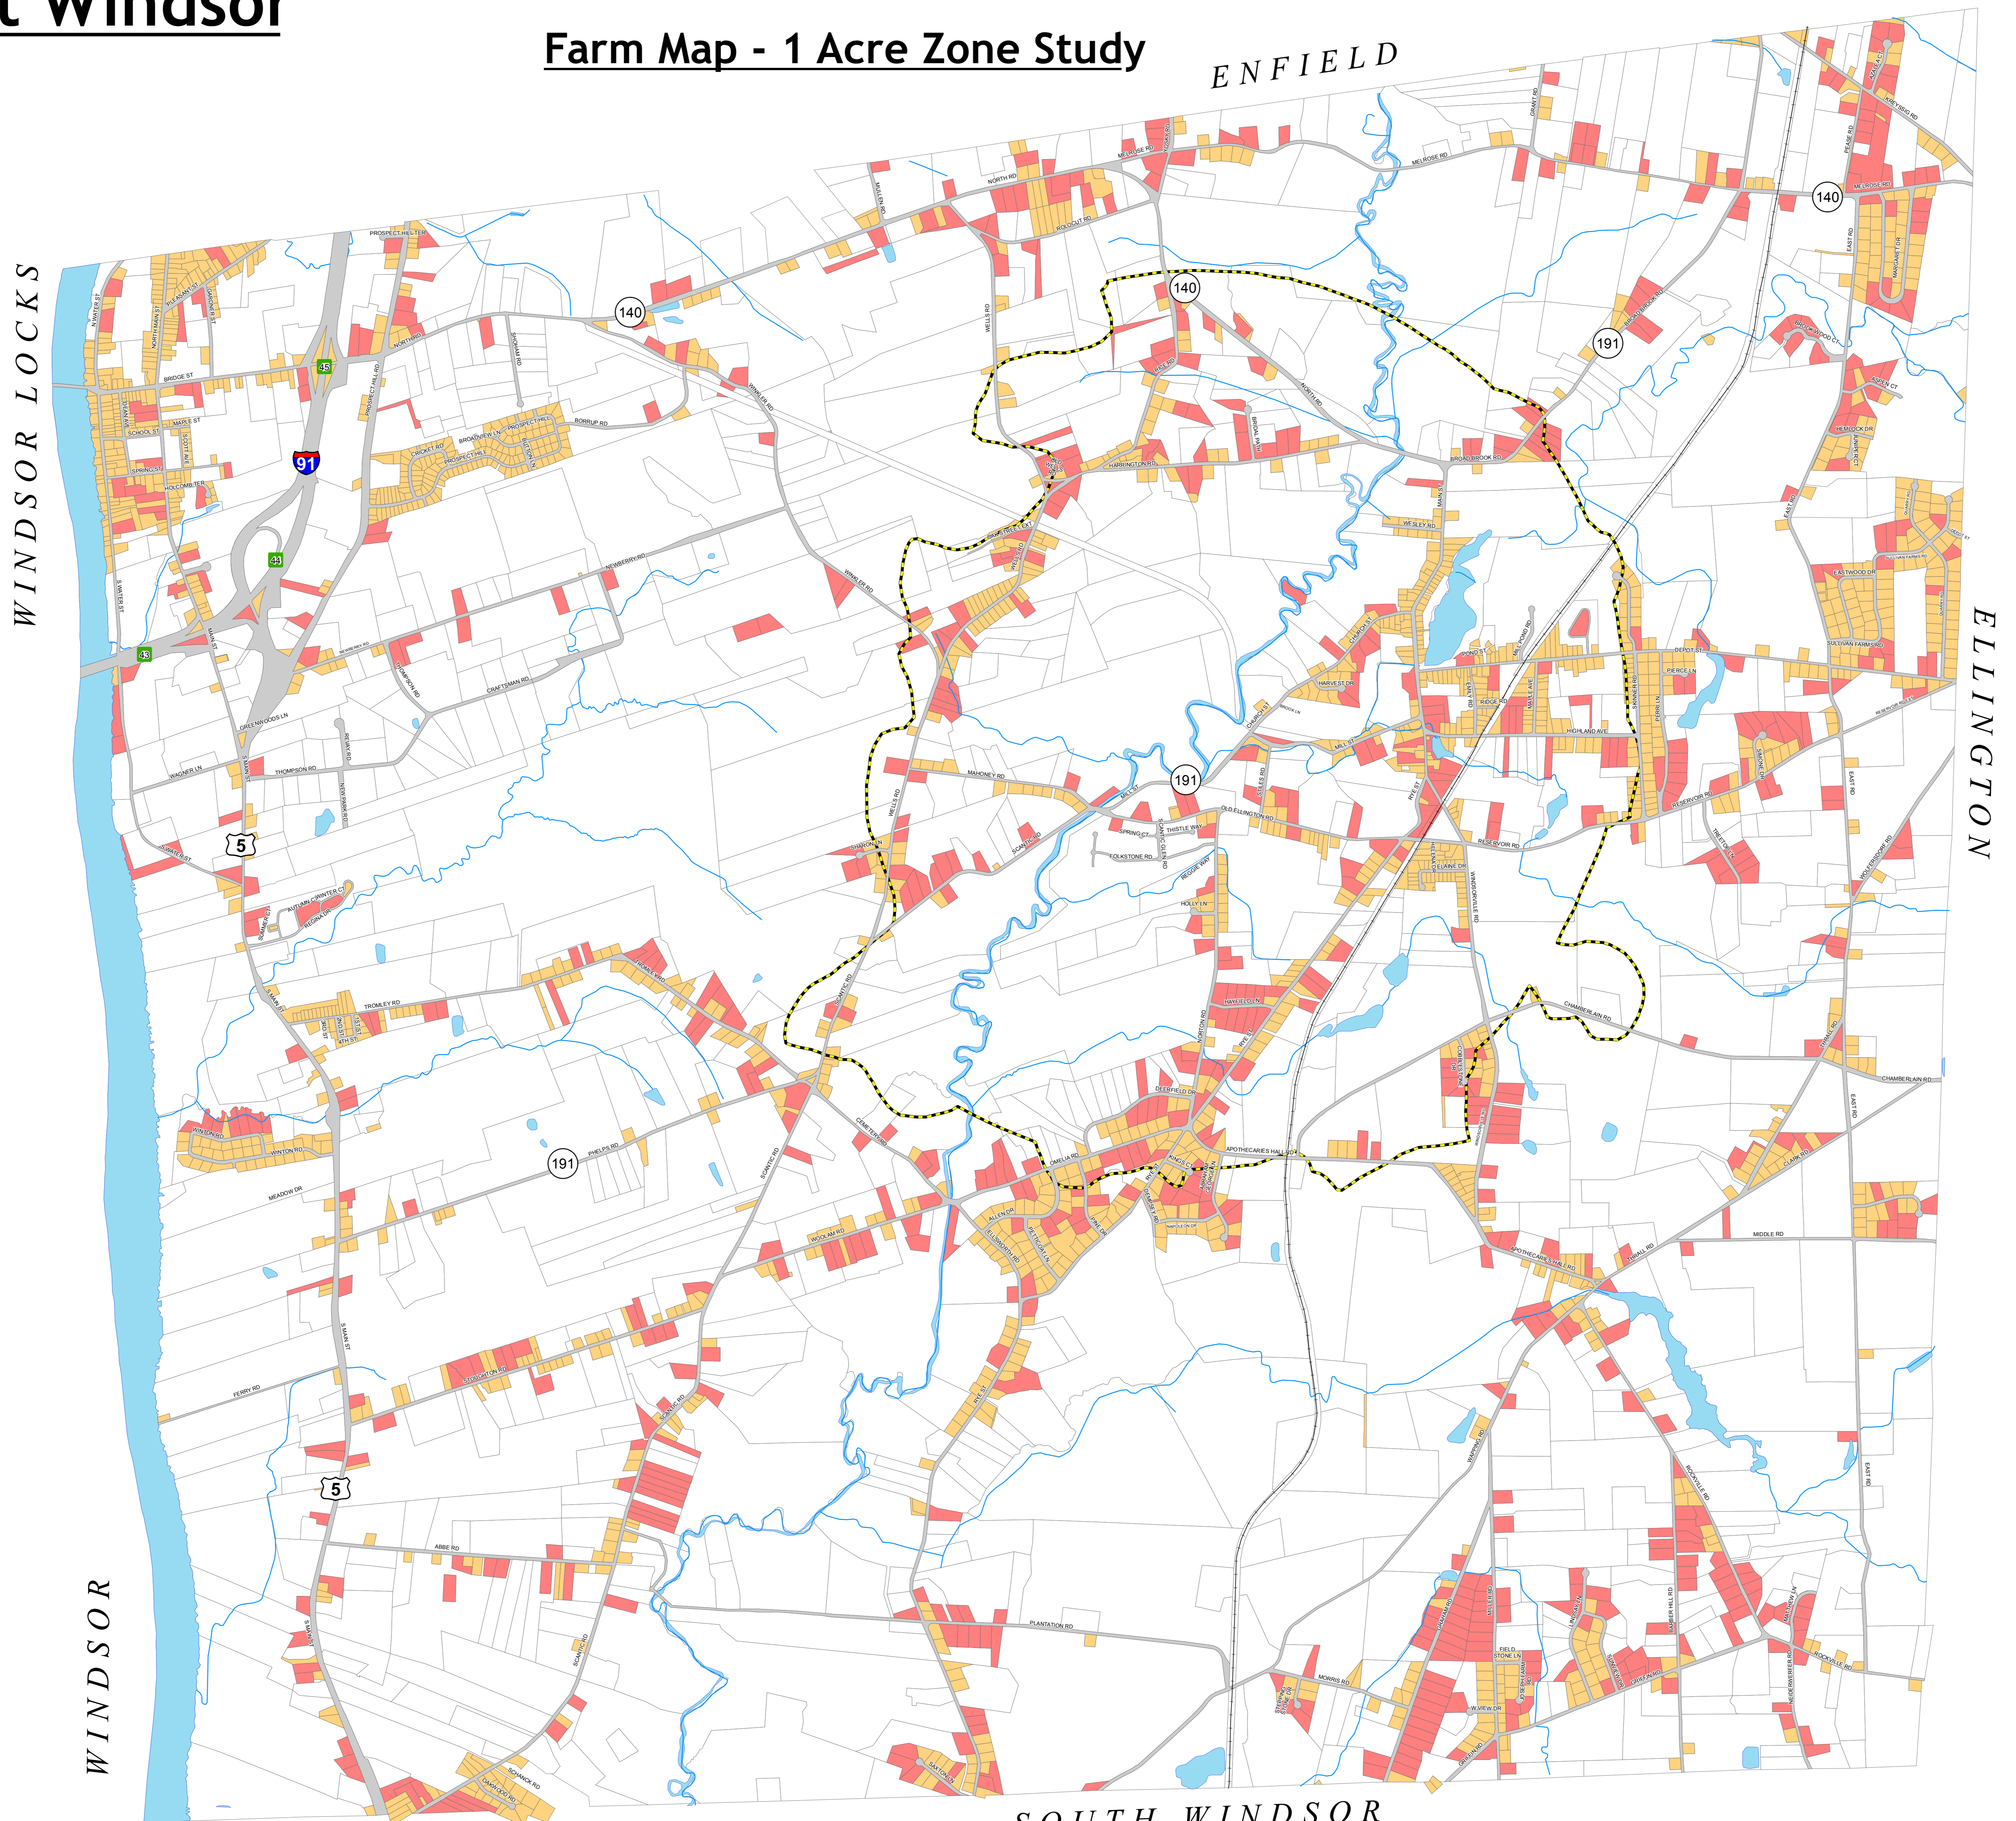

Town of East Windsor

Hartford County
State of Connecticut

Farm Map - 1 Acre Zone Study

- Railroad
- Roads
- Aquifer Protection Area
- Streams
- Waterbodies

Acreage Value

- 0.01 - 0.99
- 1 - 2
- 2.01+

0 1,000 2,000 4,000 6,000 Feet

1 inch = 1,000 feet
Map Printed March 2010

This map is for planning purposes only. It is not for legal description or conveyances. All information is subject to verification by any user. The Town of East Windsor and its mapping contractors assume no legal responsibility for the information contained herein.