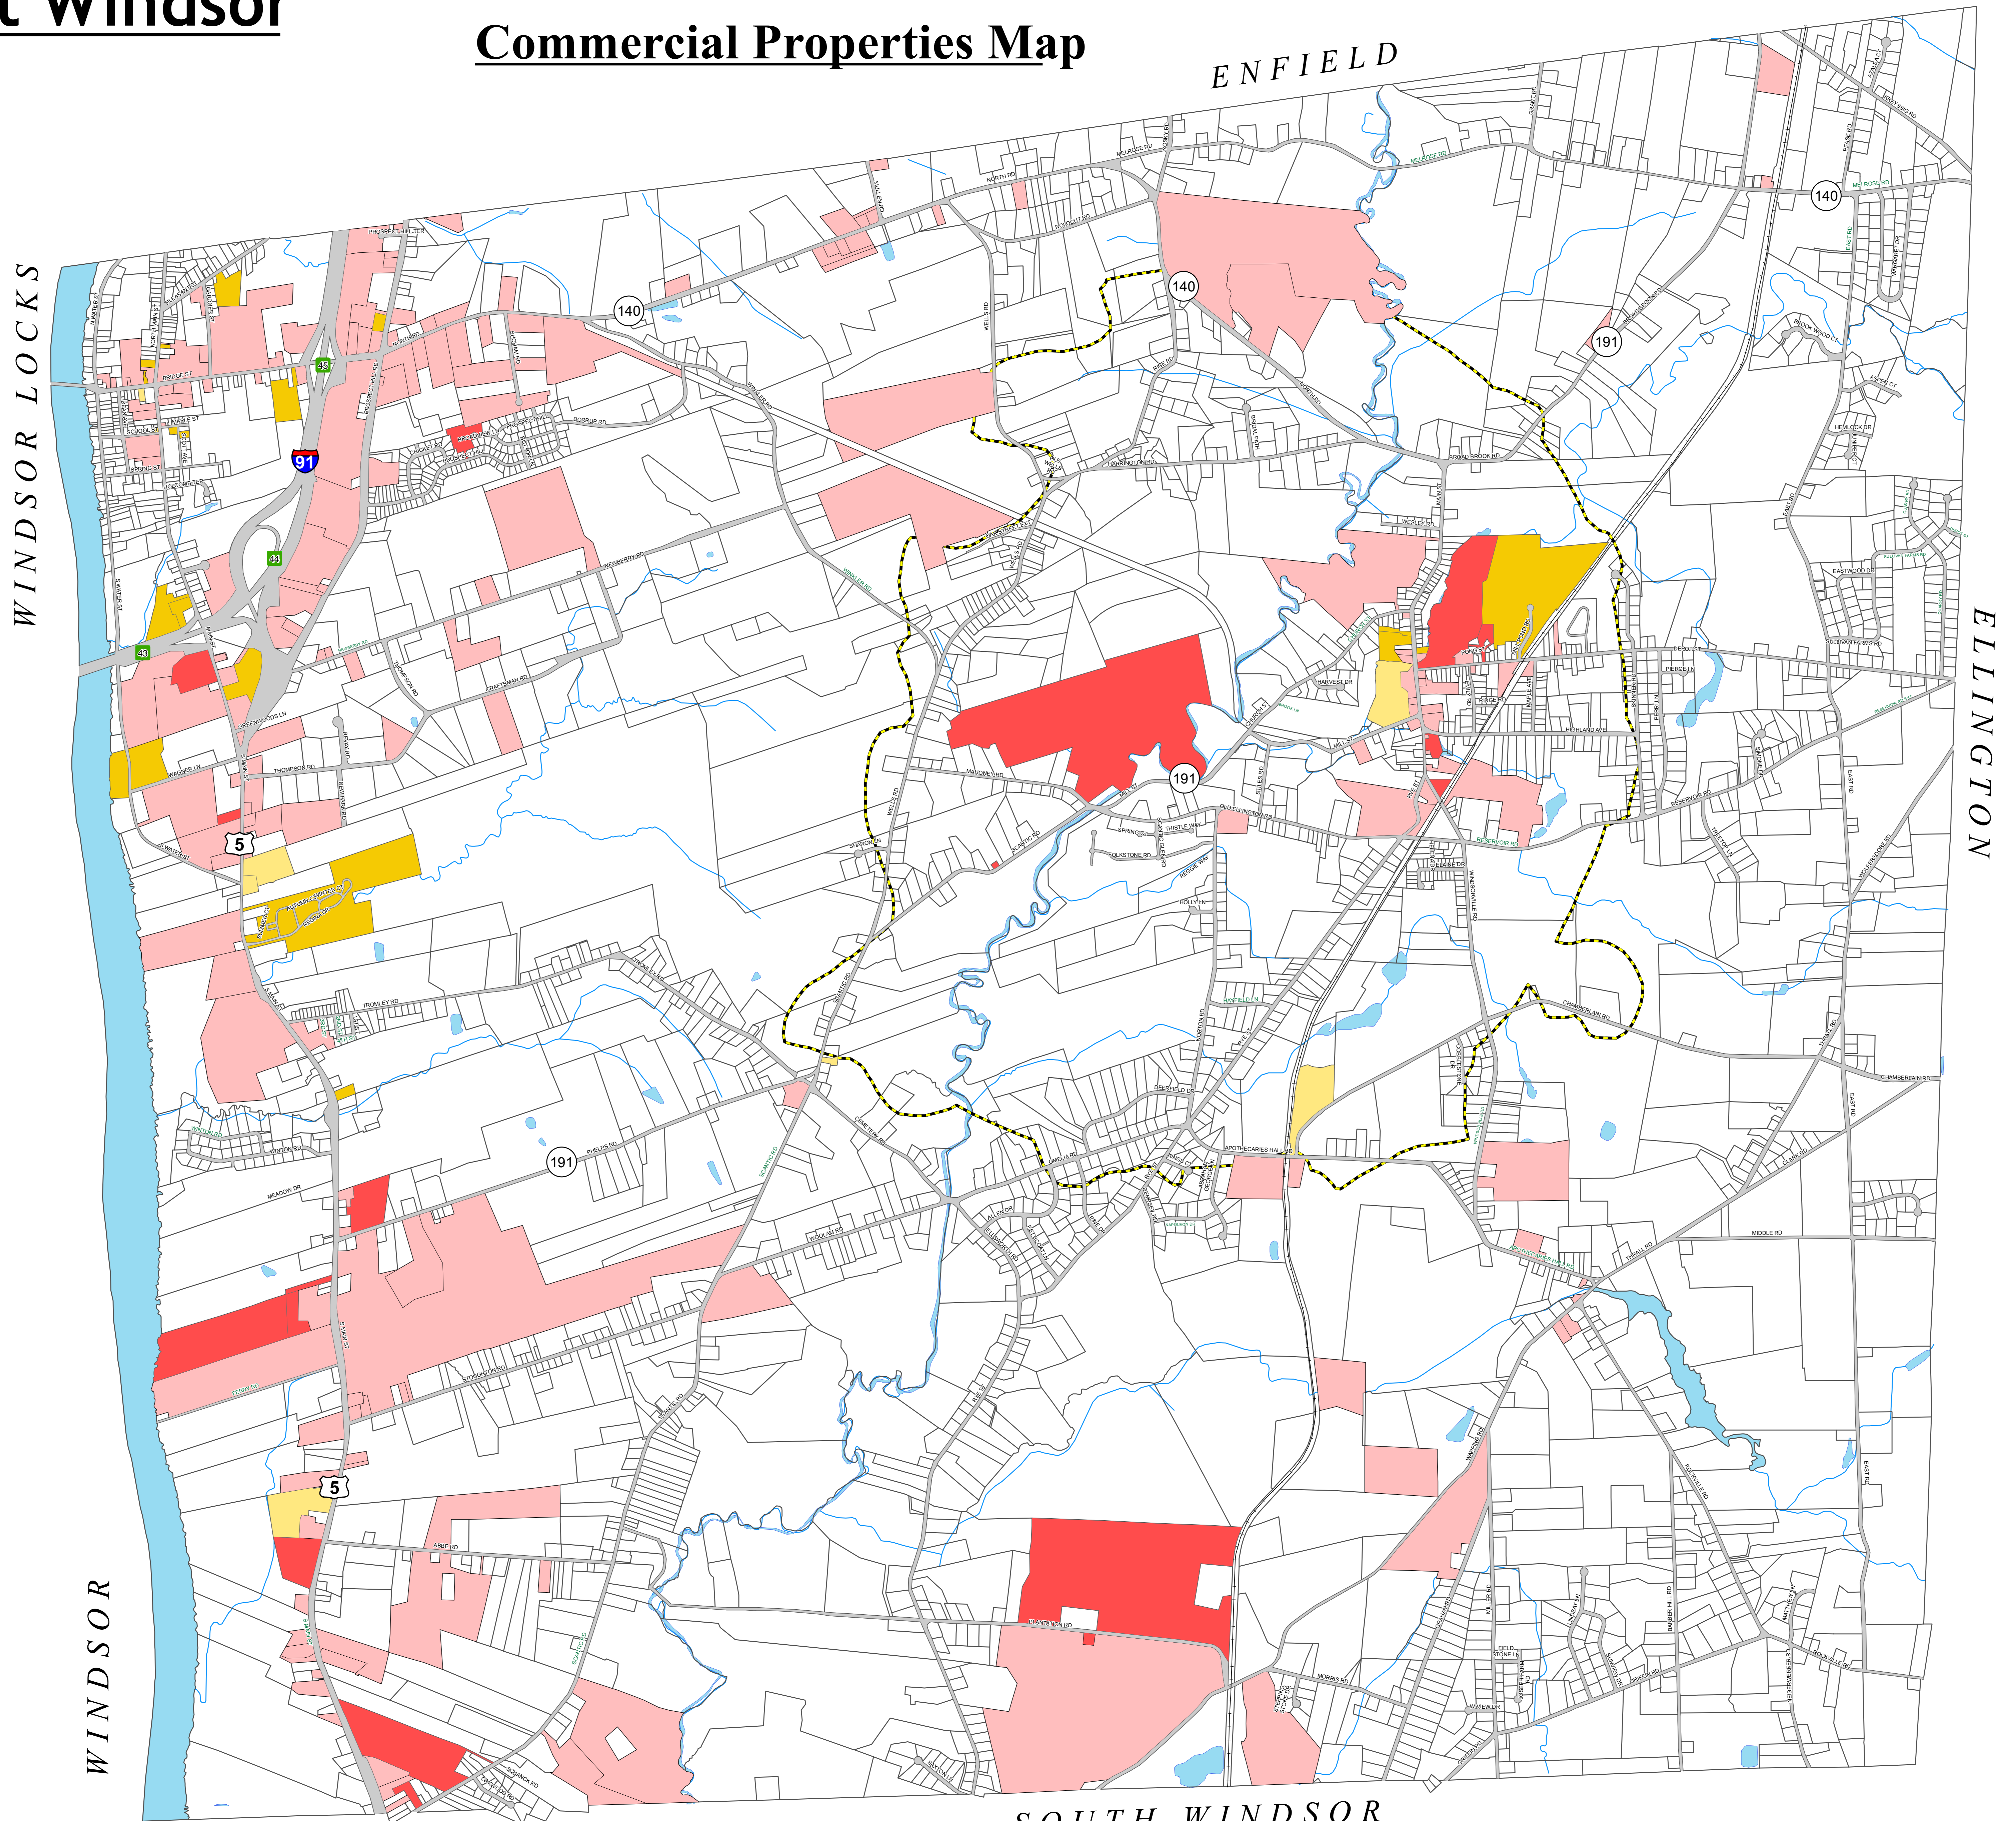

# Town of East Windsor

Hartford County  
State of Connecticut

## Commercial Properties Map

### Commercial Properties

- Comm Apartments
- Commercial Building
- Commercial Land
- Commercial Outbuilding

- Aquifer Protection Area
- Parcels
- Streams
- Waterbodies
- Roads
- Railroad

0 1,000 2,000 4,000 6,000 Feet

1 inch = 1,000 feet

Map Printed March 2010

This map is for planning purposes only. It is not for legal description or conveyances. All information is subject to verification by any user. The Town of East Windsor and its mapping contractors assume no legal responsibility for the information contained herein.