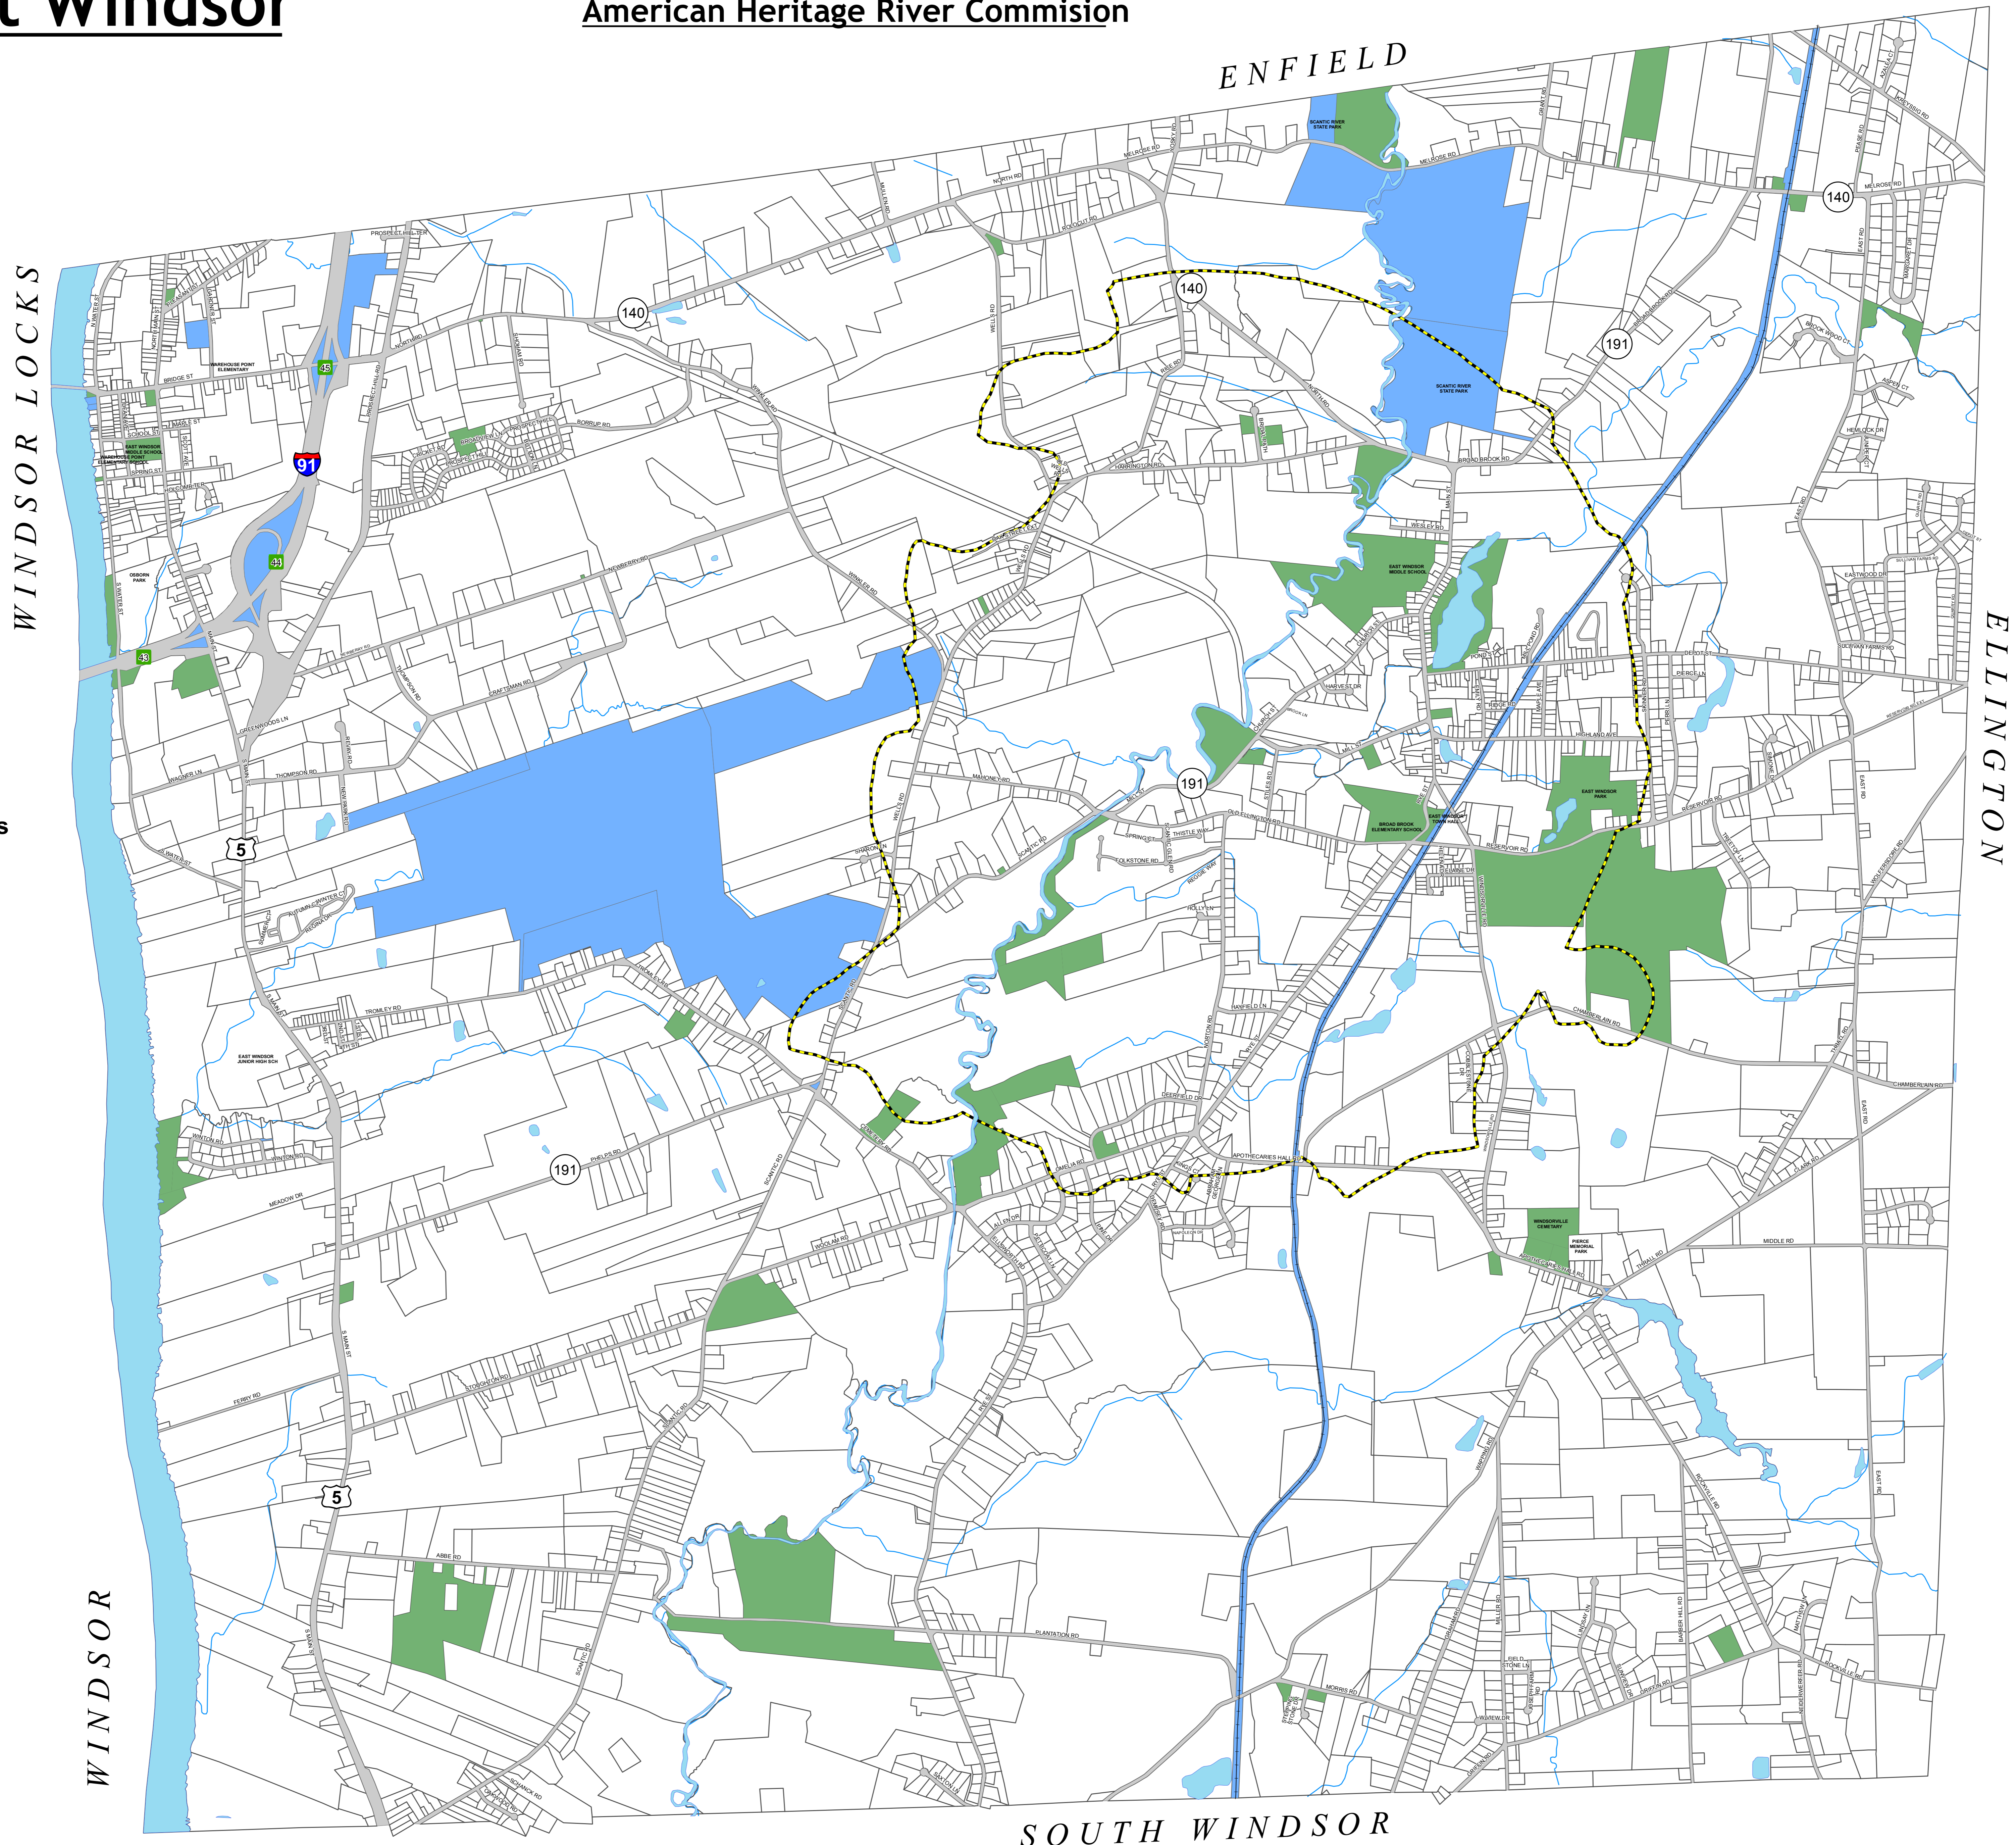

Town of East Windsor

American Heritage River Commission

Hartford County
State of Connecticut

State and Town Owned Properties

- State Owned Property
- Town Owned Property
- Waterbodies
- Aquifer Protection Area
- Roads
- Railroad
- Parcels
- Streams

1 inch = 1,000 feet

Map Printed March 2010

All ownership information is derived from the Parcel Layer based on the East Windsor Tax Assessors CAMA database.

This map is for planning purposes only. It is not for legal description or conveyances. All information is subject to verification by any user. The Town of East Windsor and its mapping contractors assume no legal responsibility for the information contained herein.