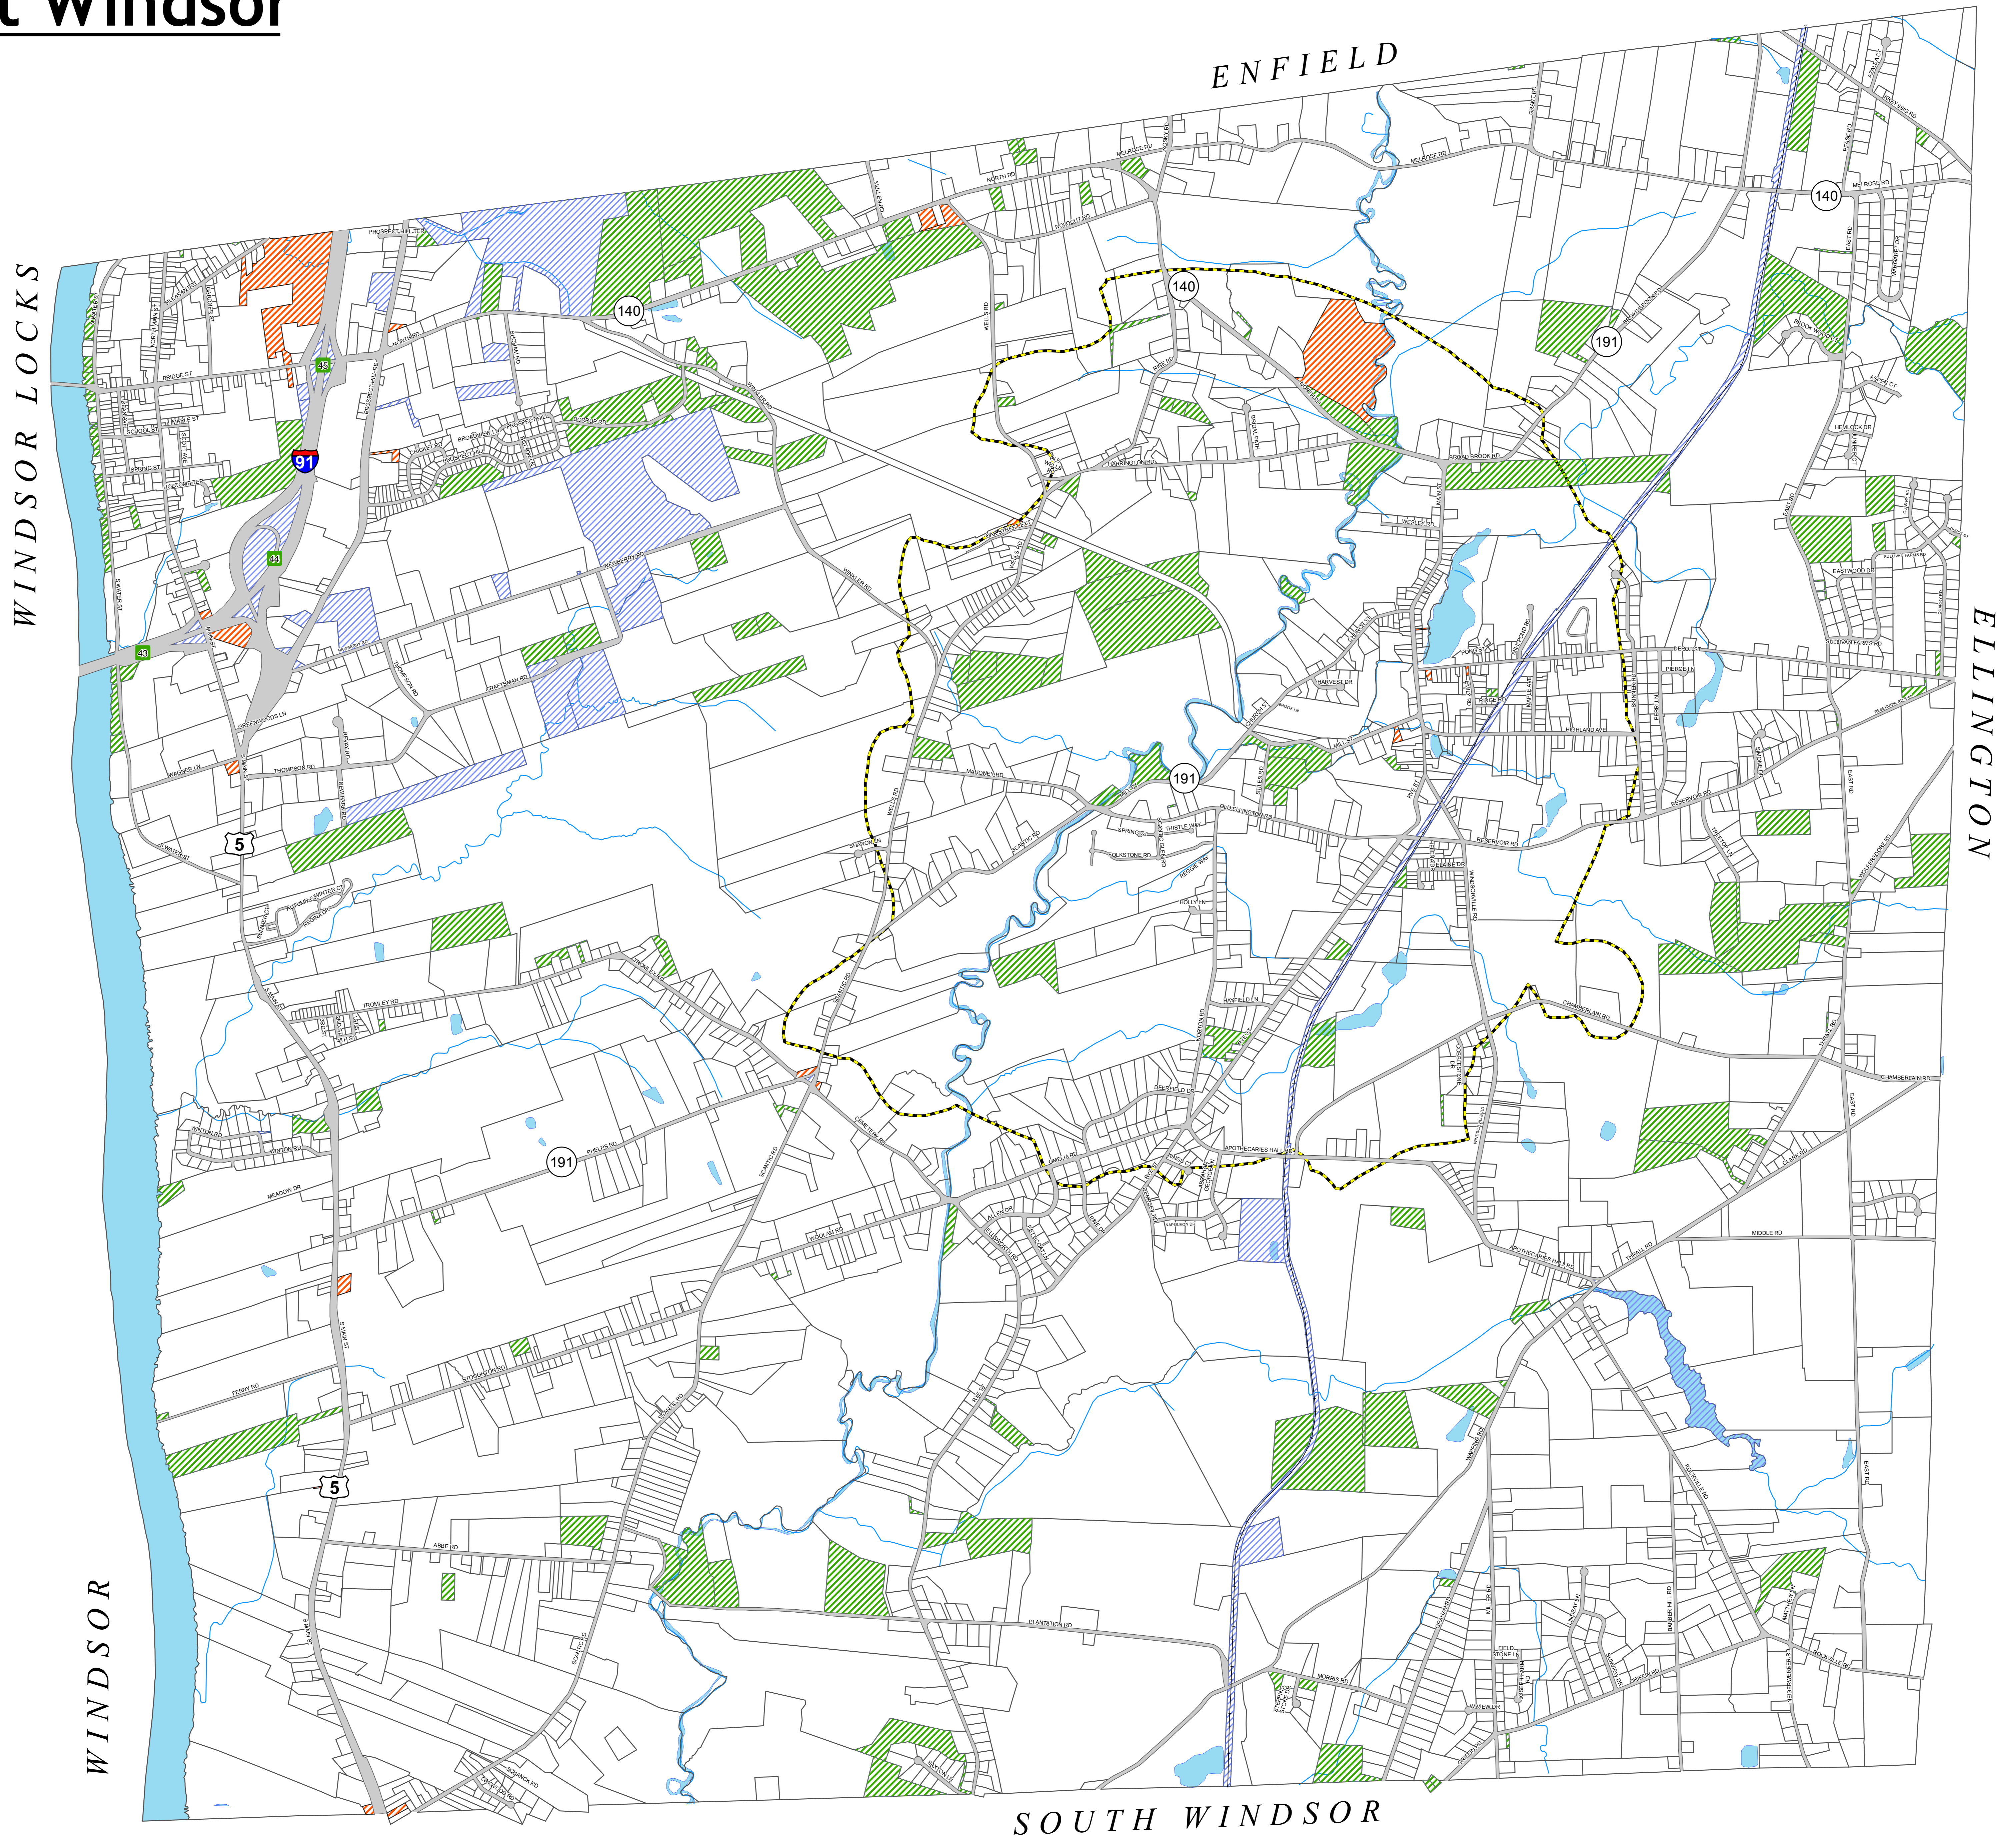

# Town of East Windsor

Hartford County  
State of Connecticut

## Vacant Properties

- Vacant Commercial Land
- Vacant Industrial Land
- Vacant Residential Land

- Aquifer Protection Area
- Parcels
- Streams
- Waterbodies
- Roads
- Railroad

0 1,000 2,000 4,000 6,000 Feet

1 inch = 1,000 feet  
Map Printed March 2010

This map is for planning purposes only. It is not for legal description or conveyances. All information is subject to verification by any user. The Town of East Windsor and its mapping contractors assume no legal responsibility for the information contained herein.