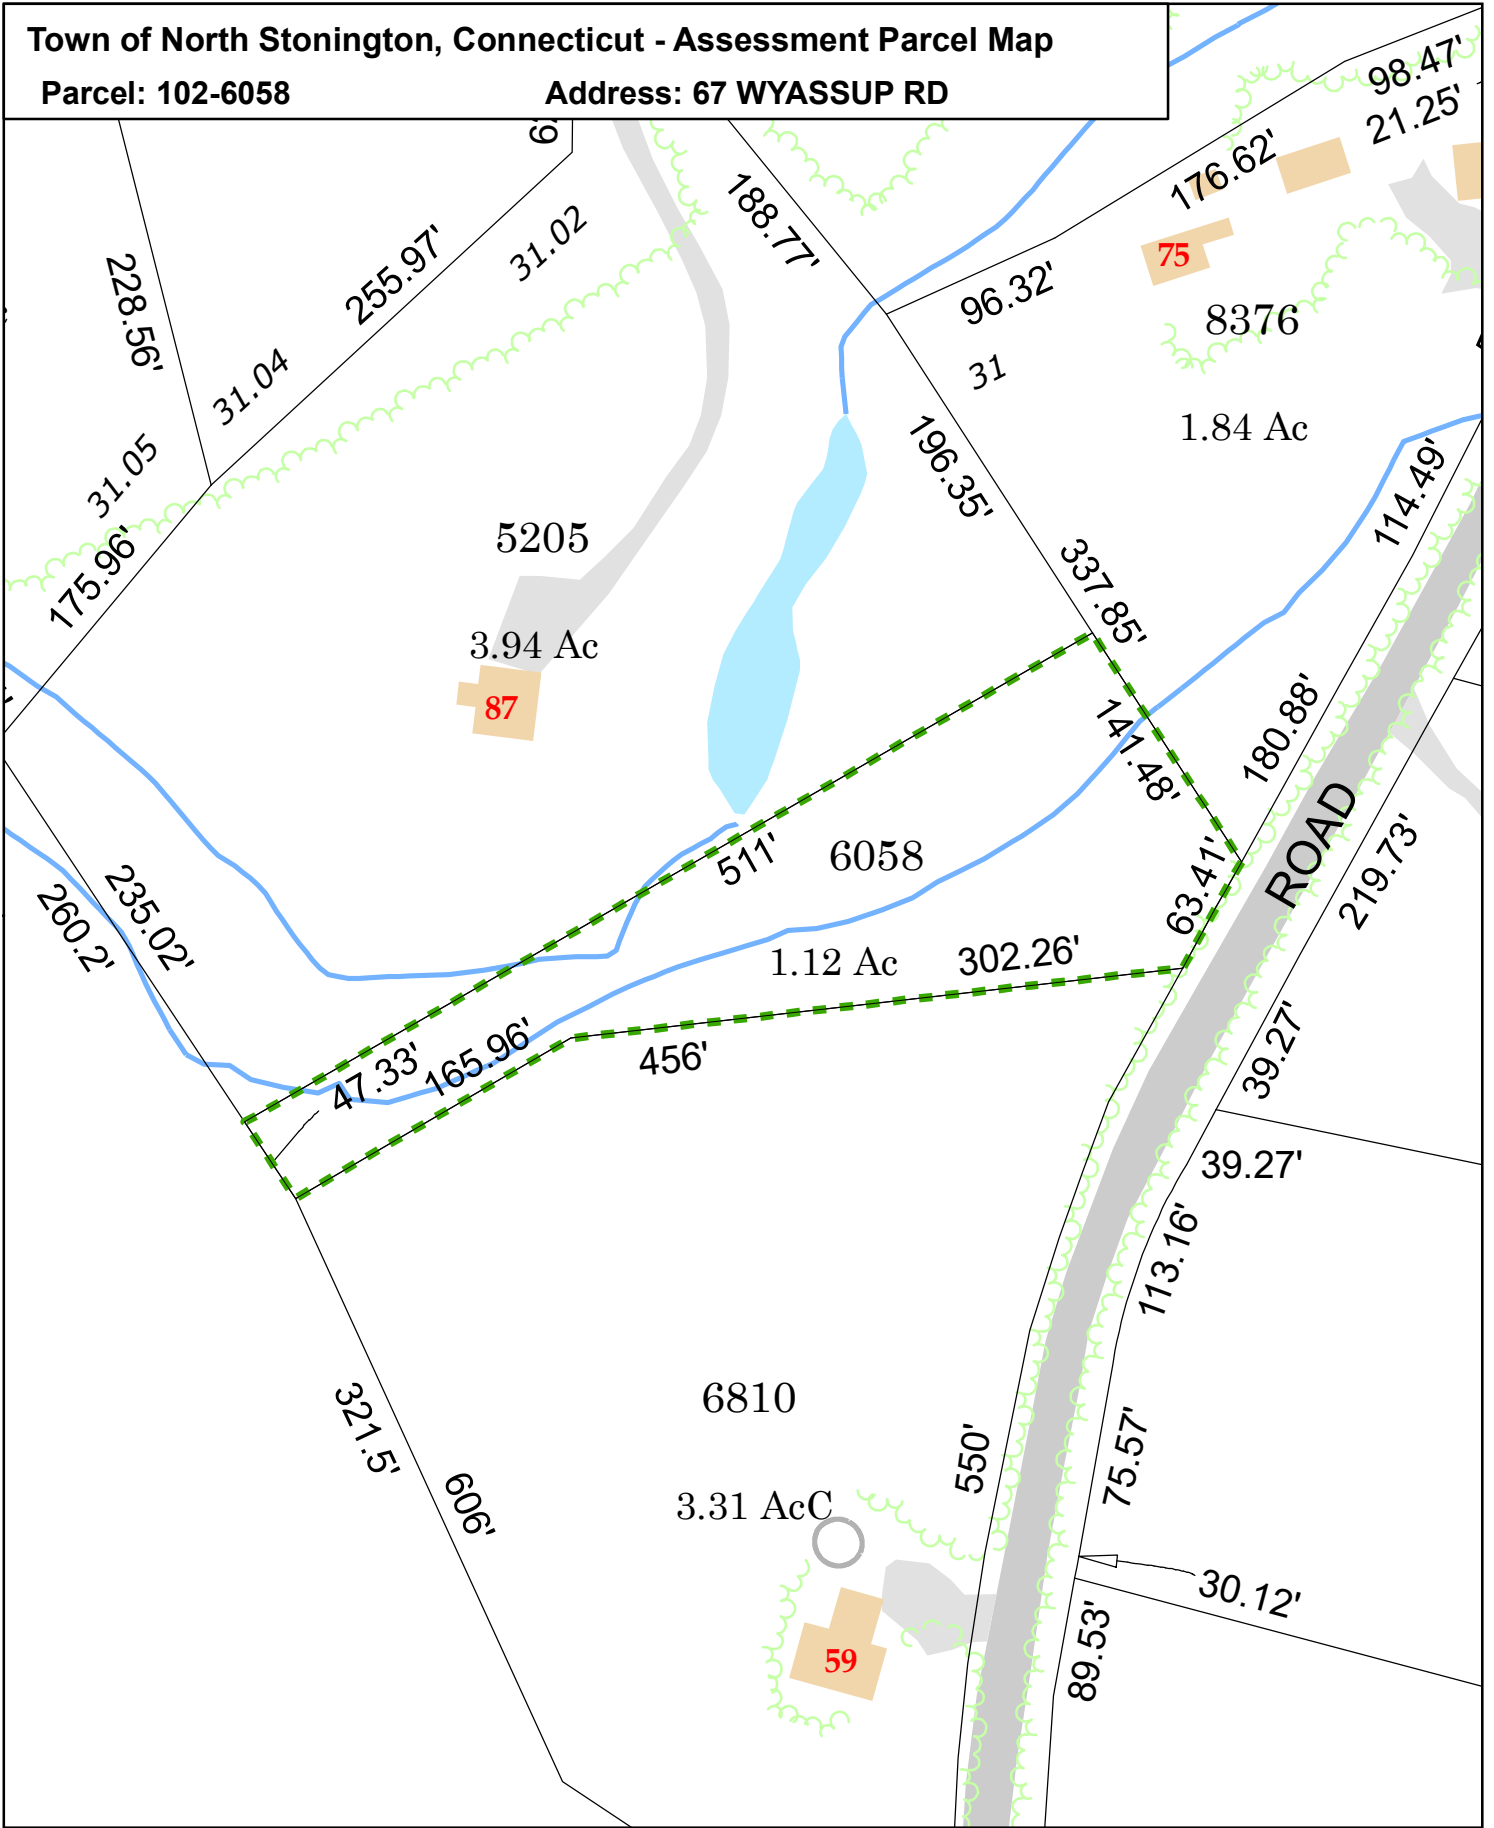

Town of North Stonington, Connecticut - Assessment Parcel Map

Parcel: 102-6058

Address: 67 WYASSUP RD

Approximate Scale: 1:1,200

Map Produced  
November 2018

Disclaimer: This map is for informational purposes only.  
All information is subject to verification by any user.  
The Town of North Stonington and its mapping contractors assume  
no legal responsibility for the information contained herein.