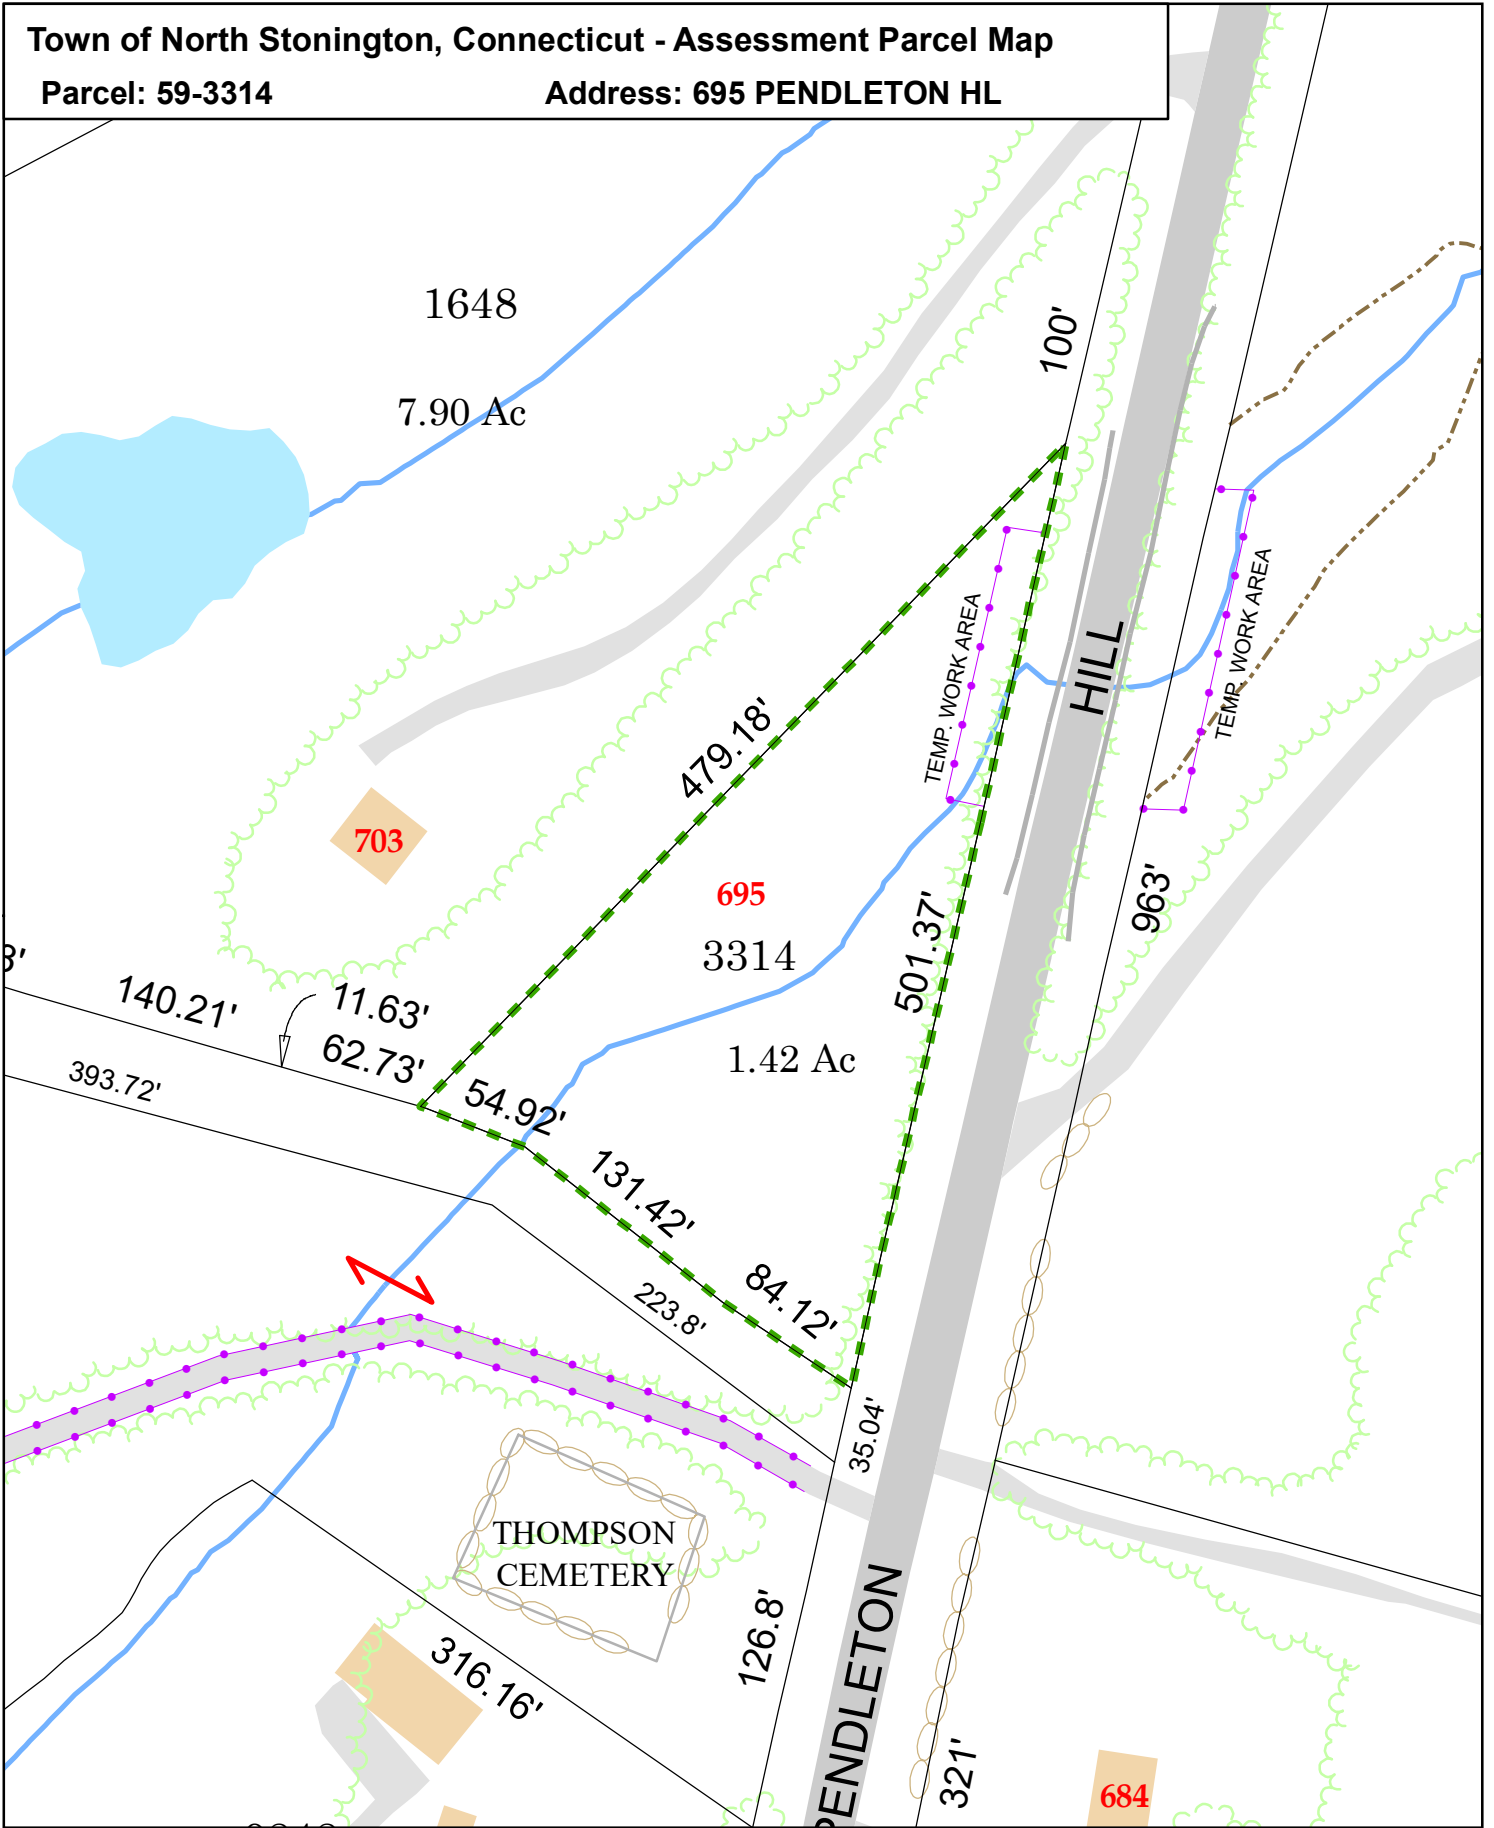

Town of North Stonington, Connecticut - Assessment Parcel Map

Parcel: 59-3314

Address: 695 PENDLETON HL

Approximate Scale: 1:1,200

Map Produced  
November 2018

Disclaimer: This map is for informational purposes only.  
All information is subject to verification by any user.  
The Town of North Stonington and its mapping contractors assume  
no legal responsibility for the information contained herein.