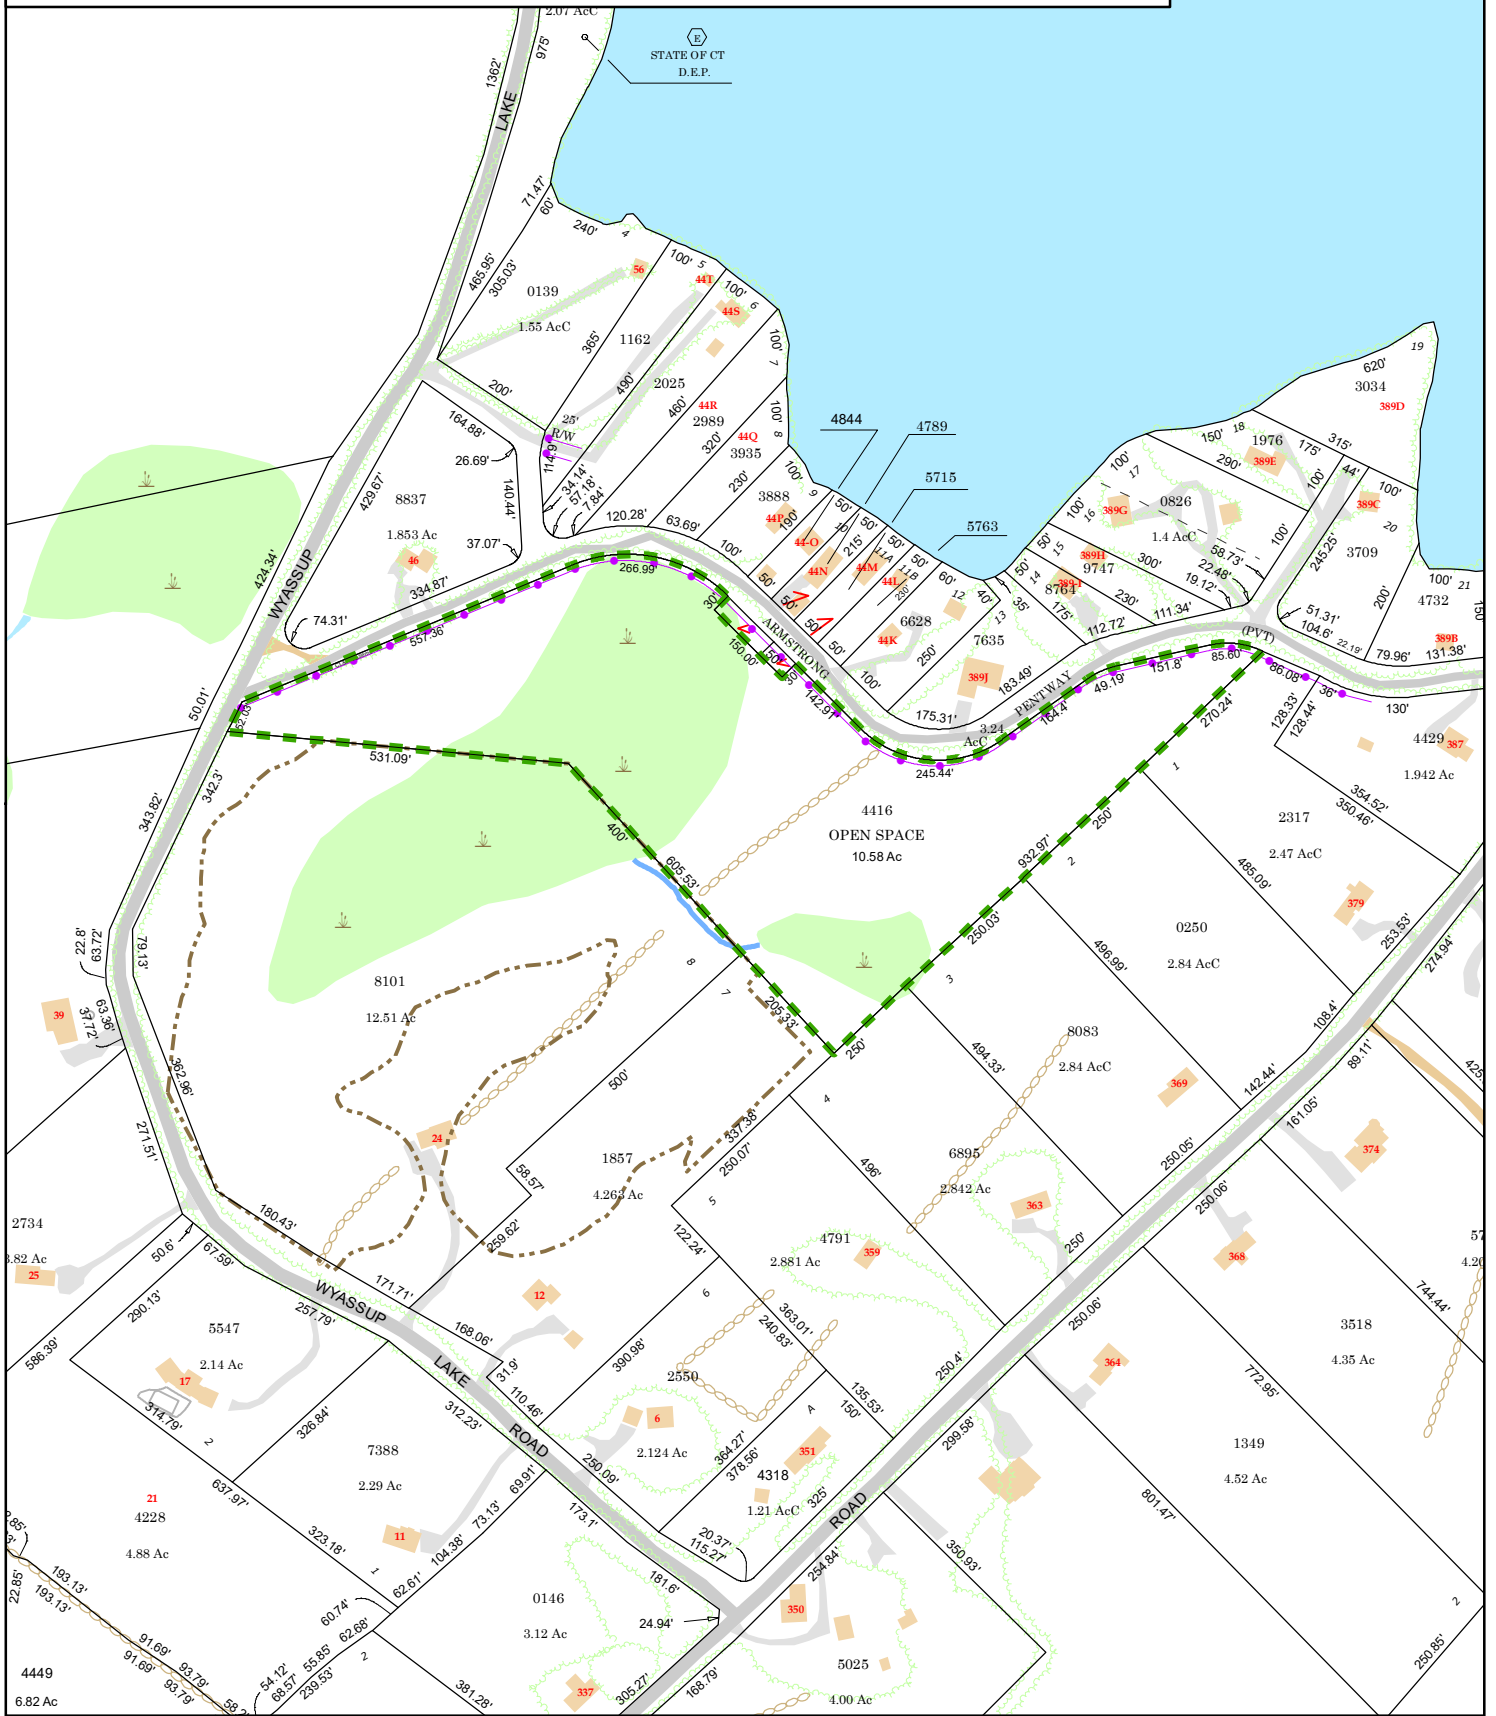

Town of North Stonington, Connecticut - Assessment Parcel Map

WYASSUP LAKE

Parcel: 70-4416

Address: WYASSUP LK RD

Approximate Scale: 1:3,600

Map Produced
November 2018

Disclaimer: This map is for informational purposes only.
All information is subject to verification by any user.
The Town of North Stonington and its mapping contractors assume
no legal responsibility for the information contained herein.