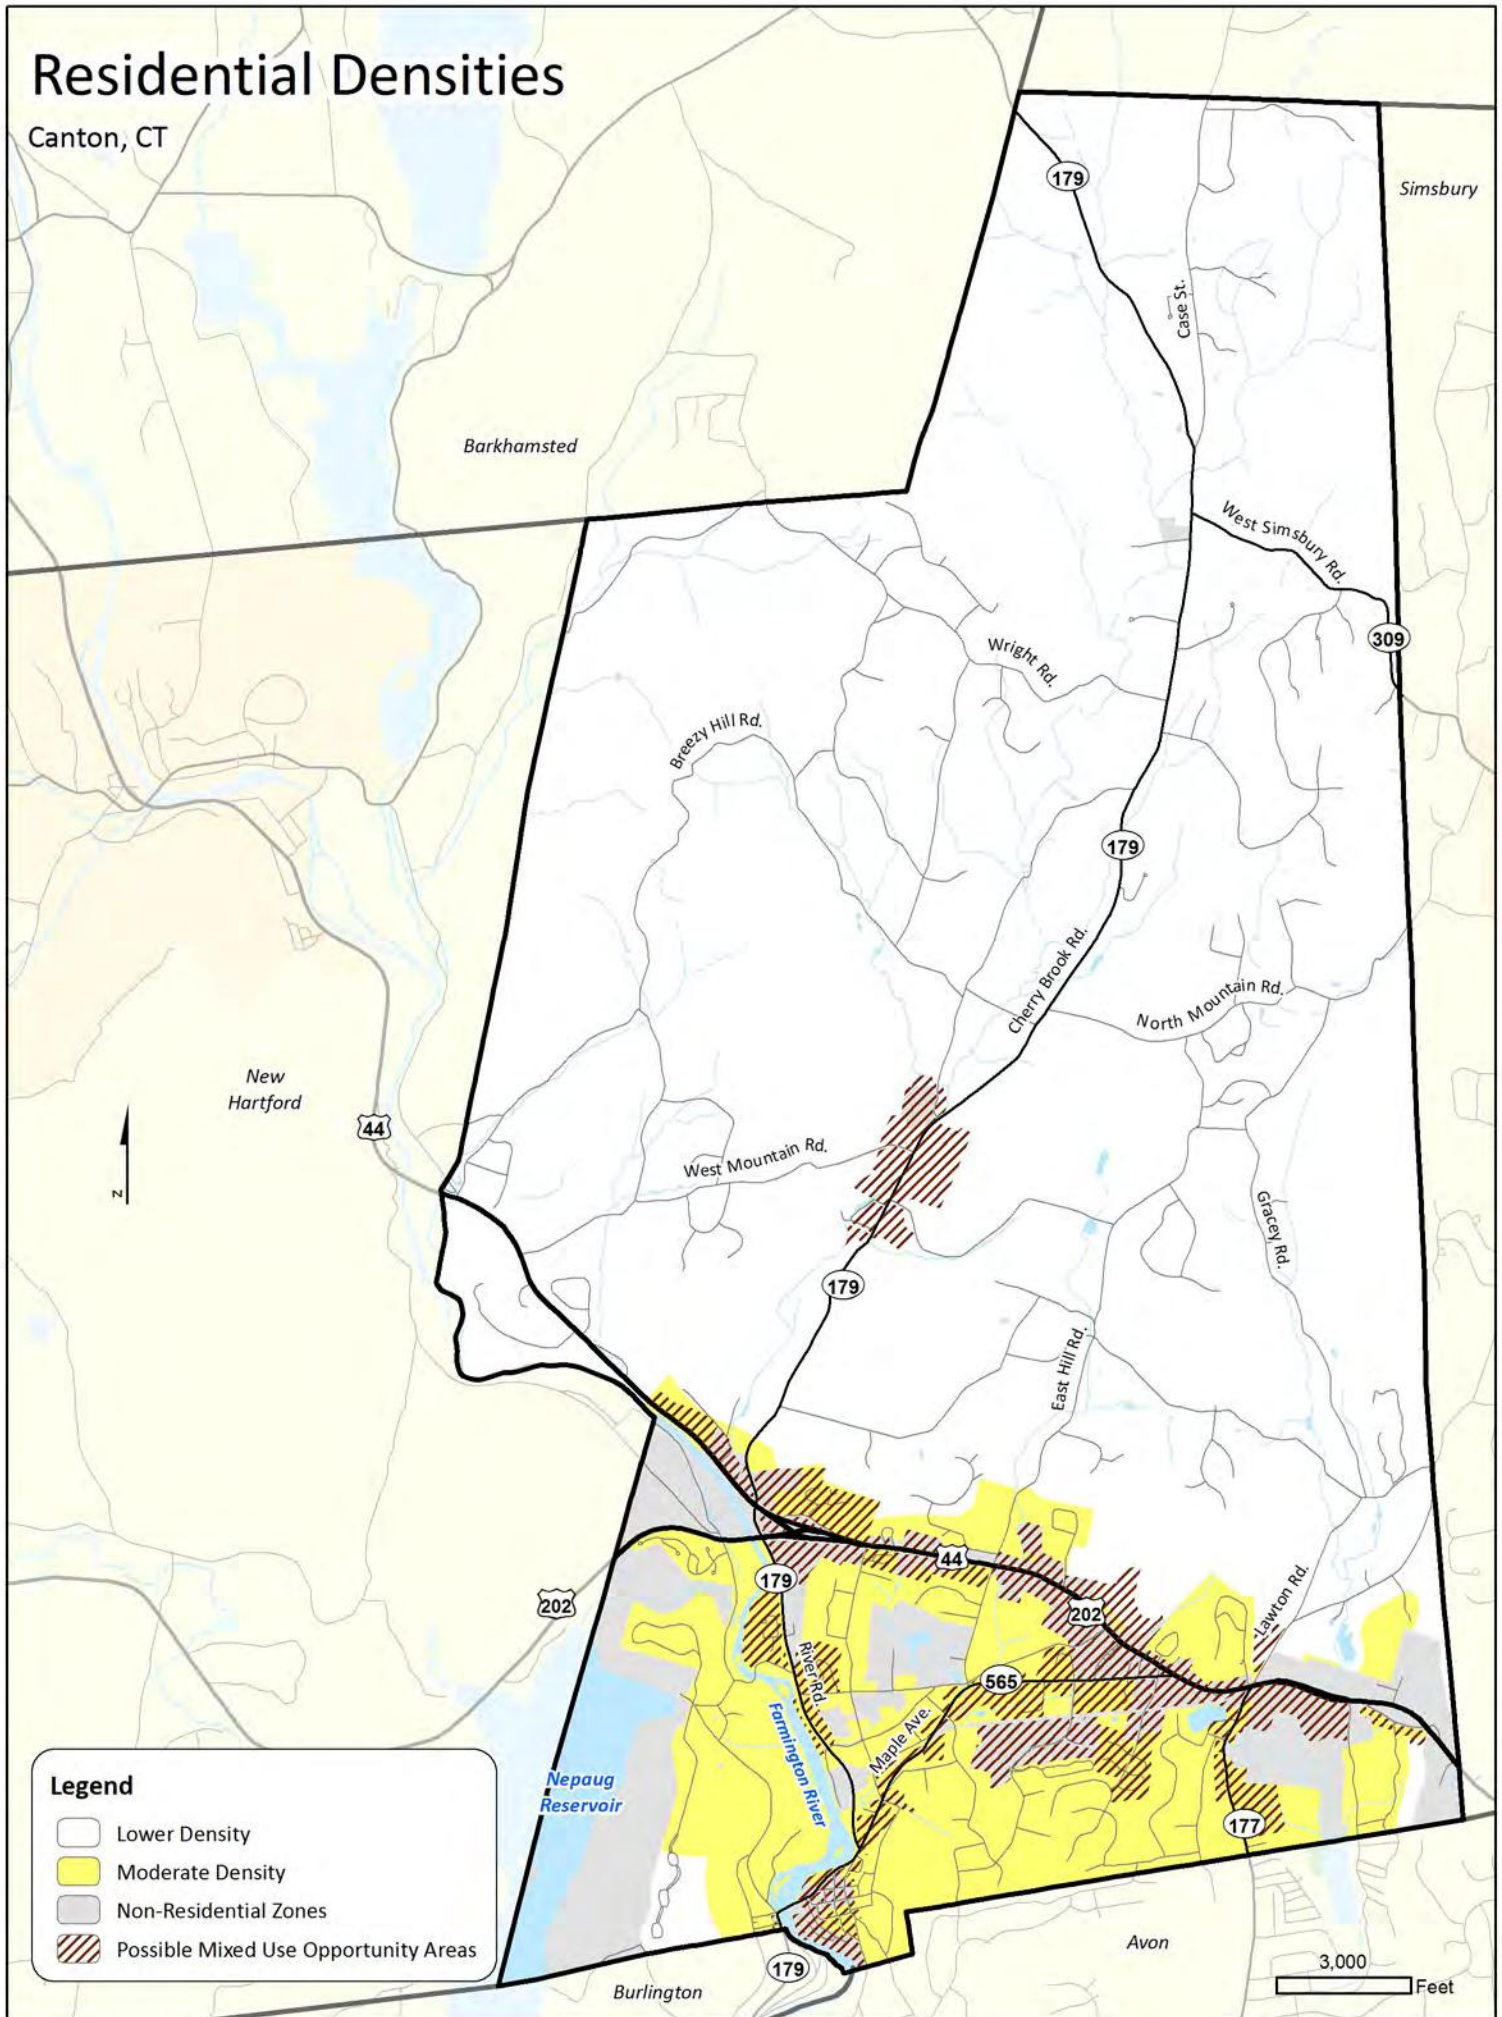

Residential Densities

Canton, CT

Legend

- Lower Density
- Moderate Density
- Non-Residential Zones
- Possible Mixed Use Opportunity Areas

3,000 Feet